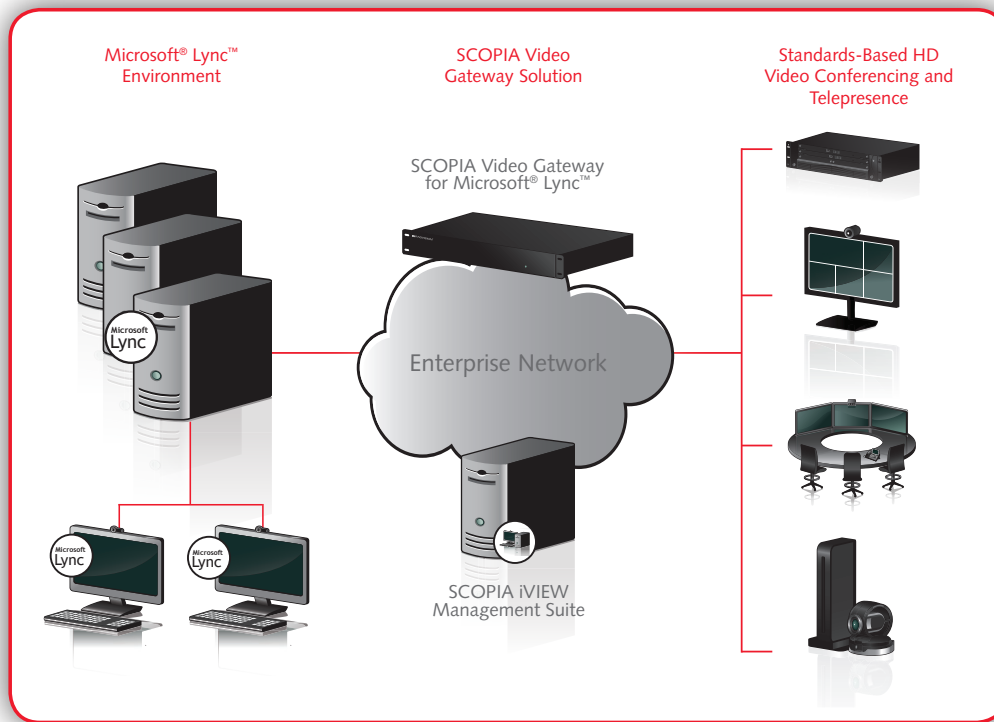

Communications

- H.323
- H.320 (through SCOPIA Gateway)
- IPv4
- Bit rate: up to 1.5Mbps per call

Supported Devices

- Microsoft Lync 2010 clients
- Microsoft Office Communications Server 2007 R2 clients
- Microsoft Lync A/V MCU
- Any standards-based H.323 device
- Telepresence systems from leading vendors

Video

- Codecs: Microsoft RTVideo, H.263, H.264
- Video resolutions for Microsoft Lync: CIF, VGA, 720p 30fps
- Microsoft RTVideo HD transcoding

Audio

- Codecs: G.711, G.722, G.722.1

Content Sharing

- H.323 (H.239) to Lync
- Point to point and multi-party
- Up to 720p at 30fps

DTMF Translation

- In-band to out-of-band translation

Firewall Traversal

- Microsoft A/V Edge integration
- H.460.18, H.460.19 (through SCOPIA PathFinder)

Management

- Web-based administration and configuration
- Auto provisioning - automatic Lync Server configuration retrieval

Security

- SRTP
- TLS
- H.235 AES Encryption

QoS

- DiffServ, TOS, IP Precedence

Interfaces

- RJ-45, dual gigabit Ethernet
- RJ-45 serial port connector

Power Supply

- 100-240 VAC, 50/60Hz auto-switched

Physical Characteristics

- Height: 4.3 cm (1.7")
- Width: 43.0 cm (16.9")
- Depth: 69.0 cm (27.2")
- Weight: 15.4 kg (34 lb)
- 19-inch rack-mountable with flanges

Environmental Characteristics

- Operating temperature: 10° to 35°C (50° to 95°F)
- Storage temperature: -40° to 70°C (-40° to 158°F)
- Relative storage humidity: 90% non-condensing at 35°

About Radvision

Radvision, an Avaya company, is a leading provider of video conferencing and telepresence technologies over IP and wireless networks. We offer end-to-end visual communications that help businesses collaborate more efficiently. Together, Radvision and Avaya are propelling the unified communications evolution forward with unique technologies that harness the power of video, voice, and data over any network. www.radvision.com

USA/Americas
T +1 201 689 6300
F +1 201 689 6301
infoUSA@radvision.com

EMEA
T +44 20 3178 8685
F +44 20 3178 5717
infoUK@radvision.com

APAC
T +852 3472 4388
F +852 2801 4071
infoAPAC@radvision.com

RADVISION®
an Avaya company

* Images of SCOPIA Video Gateway for Microsoft® Lync™ components may vary from the actual product.

Information contained in this document is subject to change without notice. This document is not part of a contract or license as may be expressly agreed. Radvision is a registered trademark of Radvision Ltd an Avaya Company. All product and company names herein may be trademarks of their registered owners. All rights reserved © 2012 Radvision Ltd an Avaya Company.