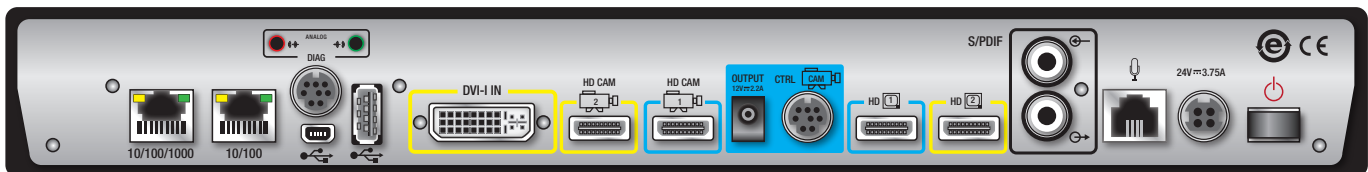

Security Features

- Embedded encryption
- Key generation and exchange with Public-Key Cryptography (Diffie-Hellman), (H.323, SIP)
- H.235 AES 128 Confidentiality for RTP media
- H.235 MD5 Authentication
- H.235 Authentication and Integrity (H.235v3/Annex D)
- Digest Authentication
- Microsoft NTLM Authentication and Session Security (SSL)
- HTTPS, SSH
- Selective enable / disable of IP features

Web Management

- Configuration, call, diagnostics and management functions are accessible with:
  Internet Explorer™7.0+, Firefox 3.0®+, Safari 3.0®+

Options

- 4 / 9 Port Embedded MCU
- Additional 1080p 30fps Camera
- Support for SCOPIA Desktop Client
- SCOPIA Control application for Apple iPad
- Additional Digital Microphone Array Pod
- 12 Mbps Extended IP Bit Rate
- G.728, G.729A Audio
- 1 x 10/100 Base-T full-duplex (RJ-45)

Power Supply

- 100 - 240 VAC, 50-60 Hz, 2.5 A Max.

Physical Characteristics

- Horizontal / Vertical Mounting:
  W: 37.8 cm (14.9") 16.1 cm (6.3")
  H: 5.0 cm (2.0") 39.8 cm (15.7")
  D: 18.3 cm (7.2") 20.5 cm (8.1")
  Weight: 3.3 kg (7.3 lb) 3.9 kg (8.6 lb)
- Camera / 1080p 30fps
  W: 25.0 cm (9.8") 15.3 cm (6.0")
  H: 15.2 cm (6.0") 18.0 cm (7.1")
  D: 13.5 cm (5.3") 15.6 cm (6.1")
  Weight: 1.6 kg (3.5 lb) 1.3 kg (2.9 lb)
- Microphone Pod:
  W: 14.0 cm (5.5")
  Weight: 0.3 kg (0.7 lb)

1. Optional

About Radvision

Radvision, an Avaya company, is a leading provider of video conferencing and telepresence technologies over IP and wireless networks. We offer end-to-end visual communications that help businesses collaborate more efficiently. Together, Radvision and Avaya are propelling the unified communications evolution forward with unique technologies that harness the power of video, voice, and data over any network. www.radvision.com

USA/Americas
T +1 201 689 6300
F +1 201 689 6301
infoUSA@radvision.com

EMEA
T +44 20 3178 8685
F +44 20 3178 5717
infoUK@radvision.com

APAC
T +852 3472 4388
F +852 2801 4071
infoAPAC@radvision.com

RADVISION®
an Avaya company

¹ Images of SCOPIA XT1200 components may vary from the actual product.

Information contained in this document is subject to change without notice. This document is not part of a contract or license as may be expressly agreed. Radvision is a registered trademark of Radvision Ltd an Avaya Company. All product and company names herein may be trademarks of their registered owners. All rights reserved © 2012 Radvision Ltd an Avaya Company.